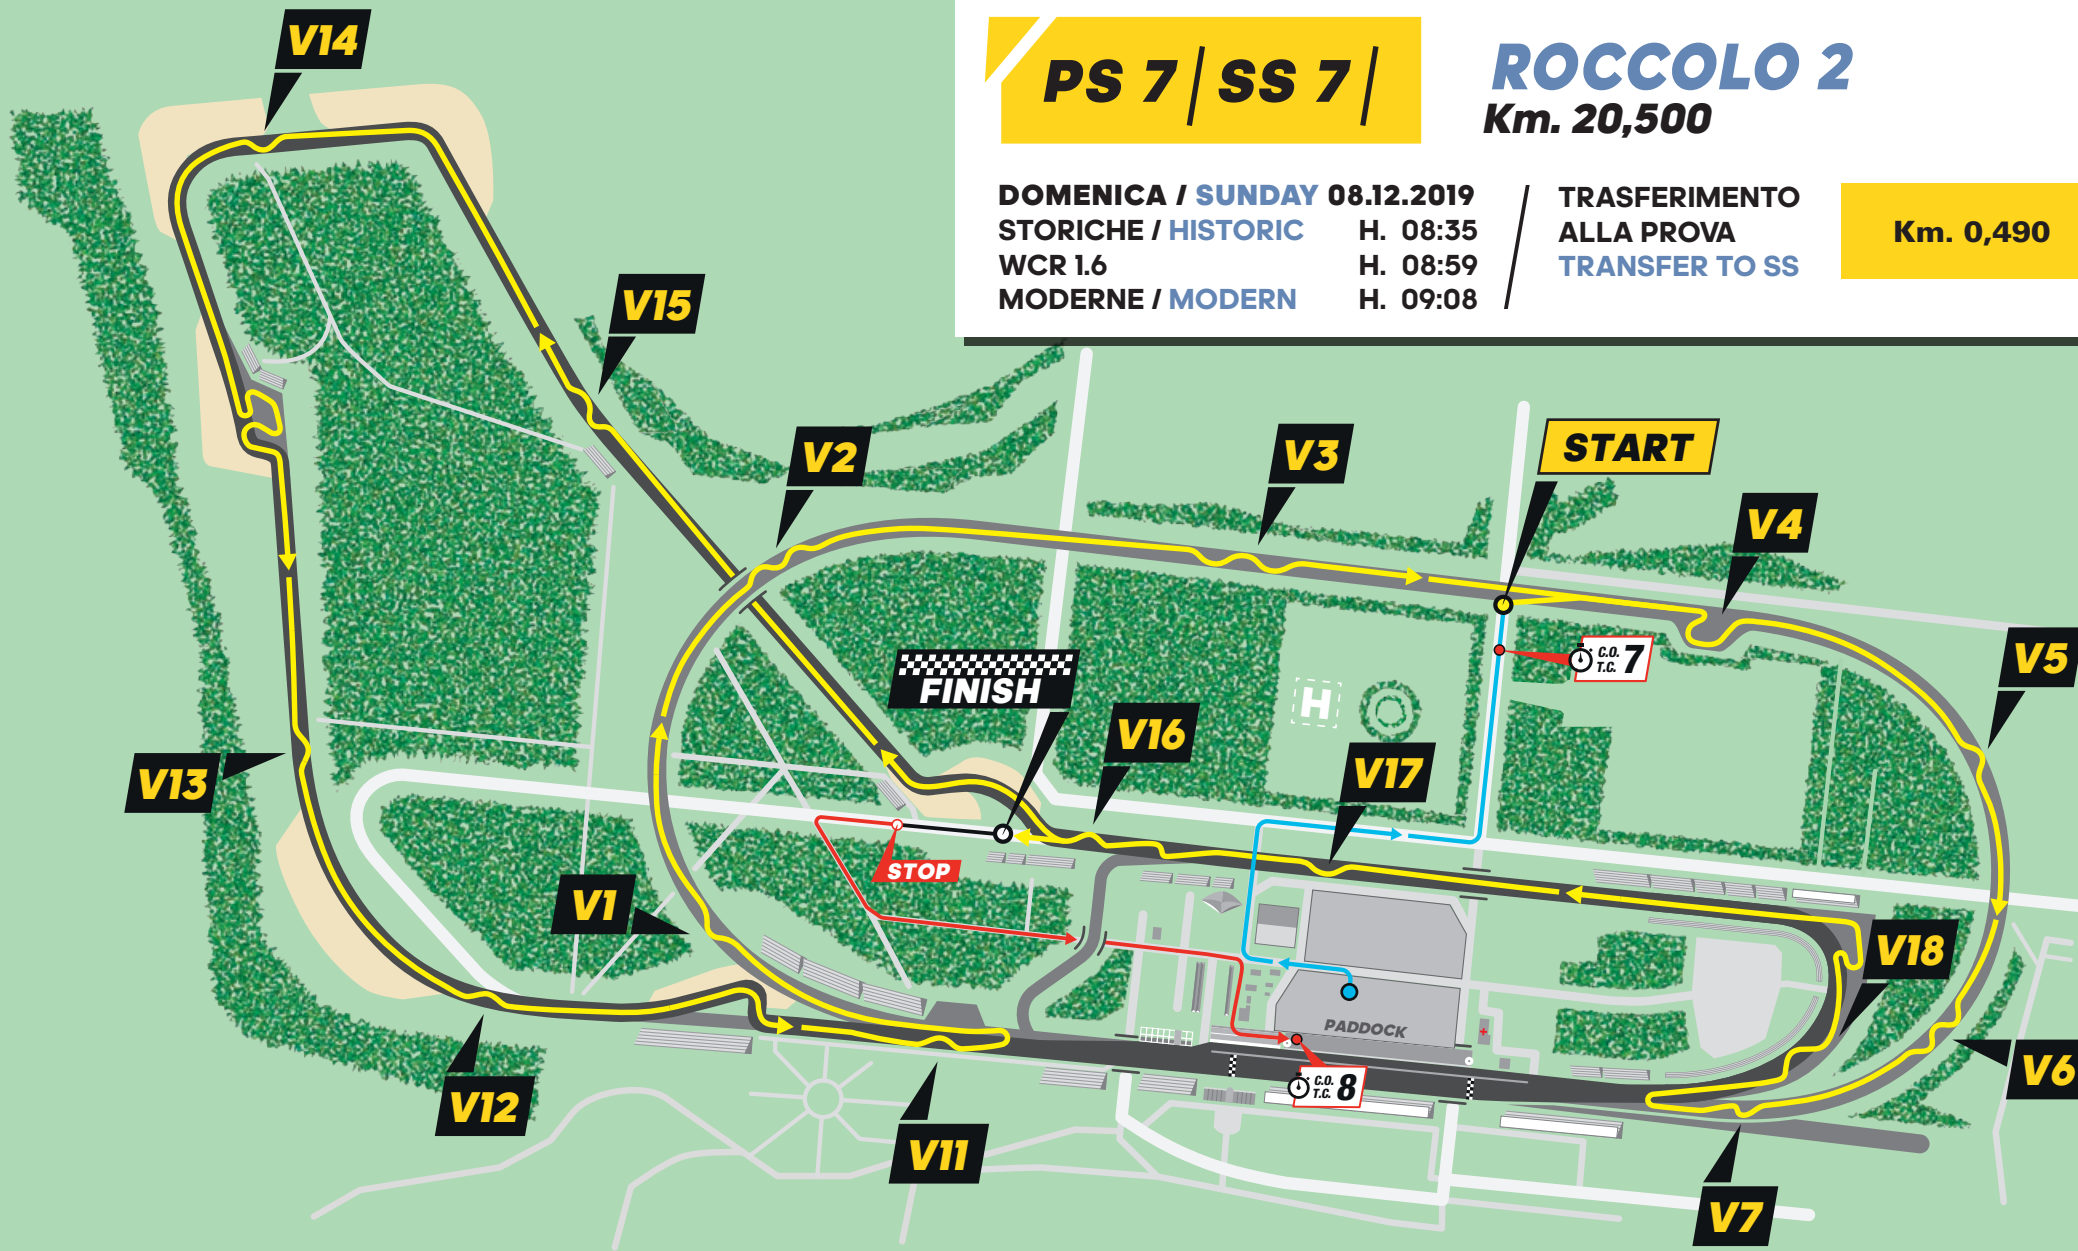

Km. 20,500

DOMENICA / SUNDAY 08.12.2019
STORICHE / HISTORIC H. 08:35
WCR 1.6 H. 08:59
MODERNE / MODERN H. 09:08

TRASFERIMENTO
ALLA PROVA
TRANSFER TO SS

Km. 0,490

MONZA RALLY SHOW

08TH SUNDAY DOMENICA DECEMBER 2019

Monza  Eni Circuit

PS 8 / SS 8 /

MONZA
Km. 1,500

DOMENICA / SUNDAY 08.12.2019
STORICHE / HISTORIC H. 08:59
WCR 1.6 H. 09:23
MODERNE / MODERN H. 09:32

TRASFERIMENTO
ALLA PROVA
TRANSFER TO SS

Km. 0,220

MONZA
RALLY SHOW

08TH SUNDAY
DOMENICA
DECEMBER 2019

Monza  Eni Circuit

MASTERS' SHOW

Km. 1,500

DOMENICA / SUNDAY 08.12.2019
START H. 13:00

MONZA RALLY SHOW

08TH SUNDAY DOMENICA DECEMBER 2019

Monza Eni Circuit

**PERCORSO E SENSO DI MARCIA
DA TENERE NEL Paddock**

**ONE-WAY ROUTE
IN THE Paddock AREA**

**MONZA
RALLY** SHOW

**08TH SUNDAY
DOMENICA
DECEMBER 2019**

Monza  Eni Circuit