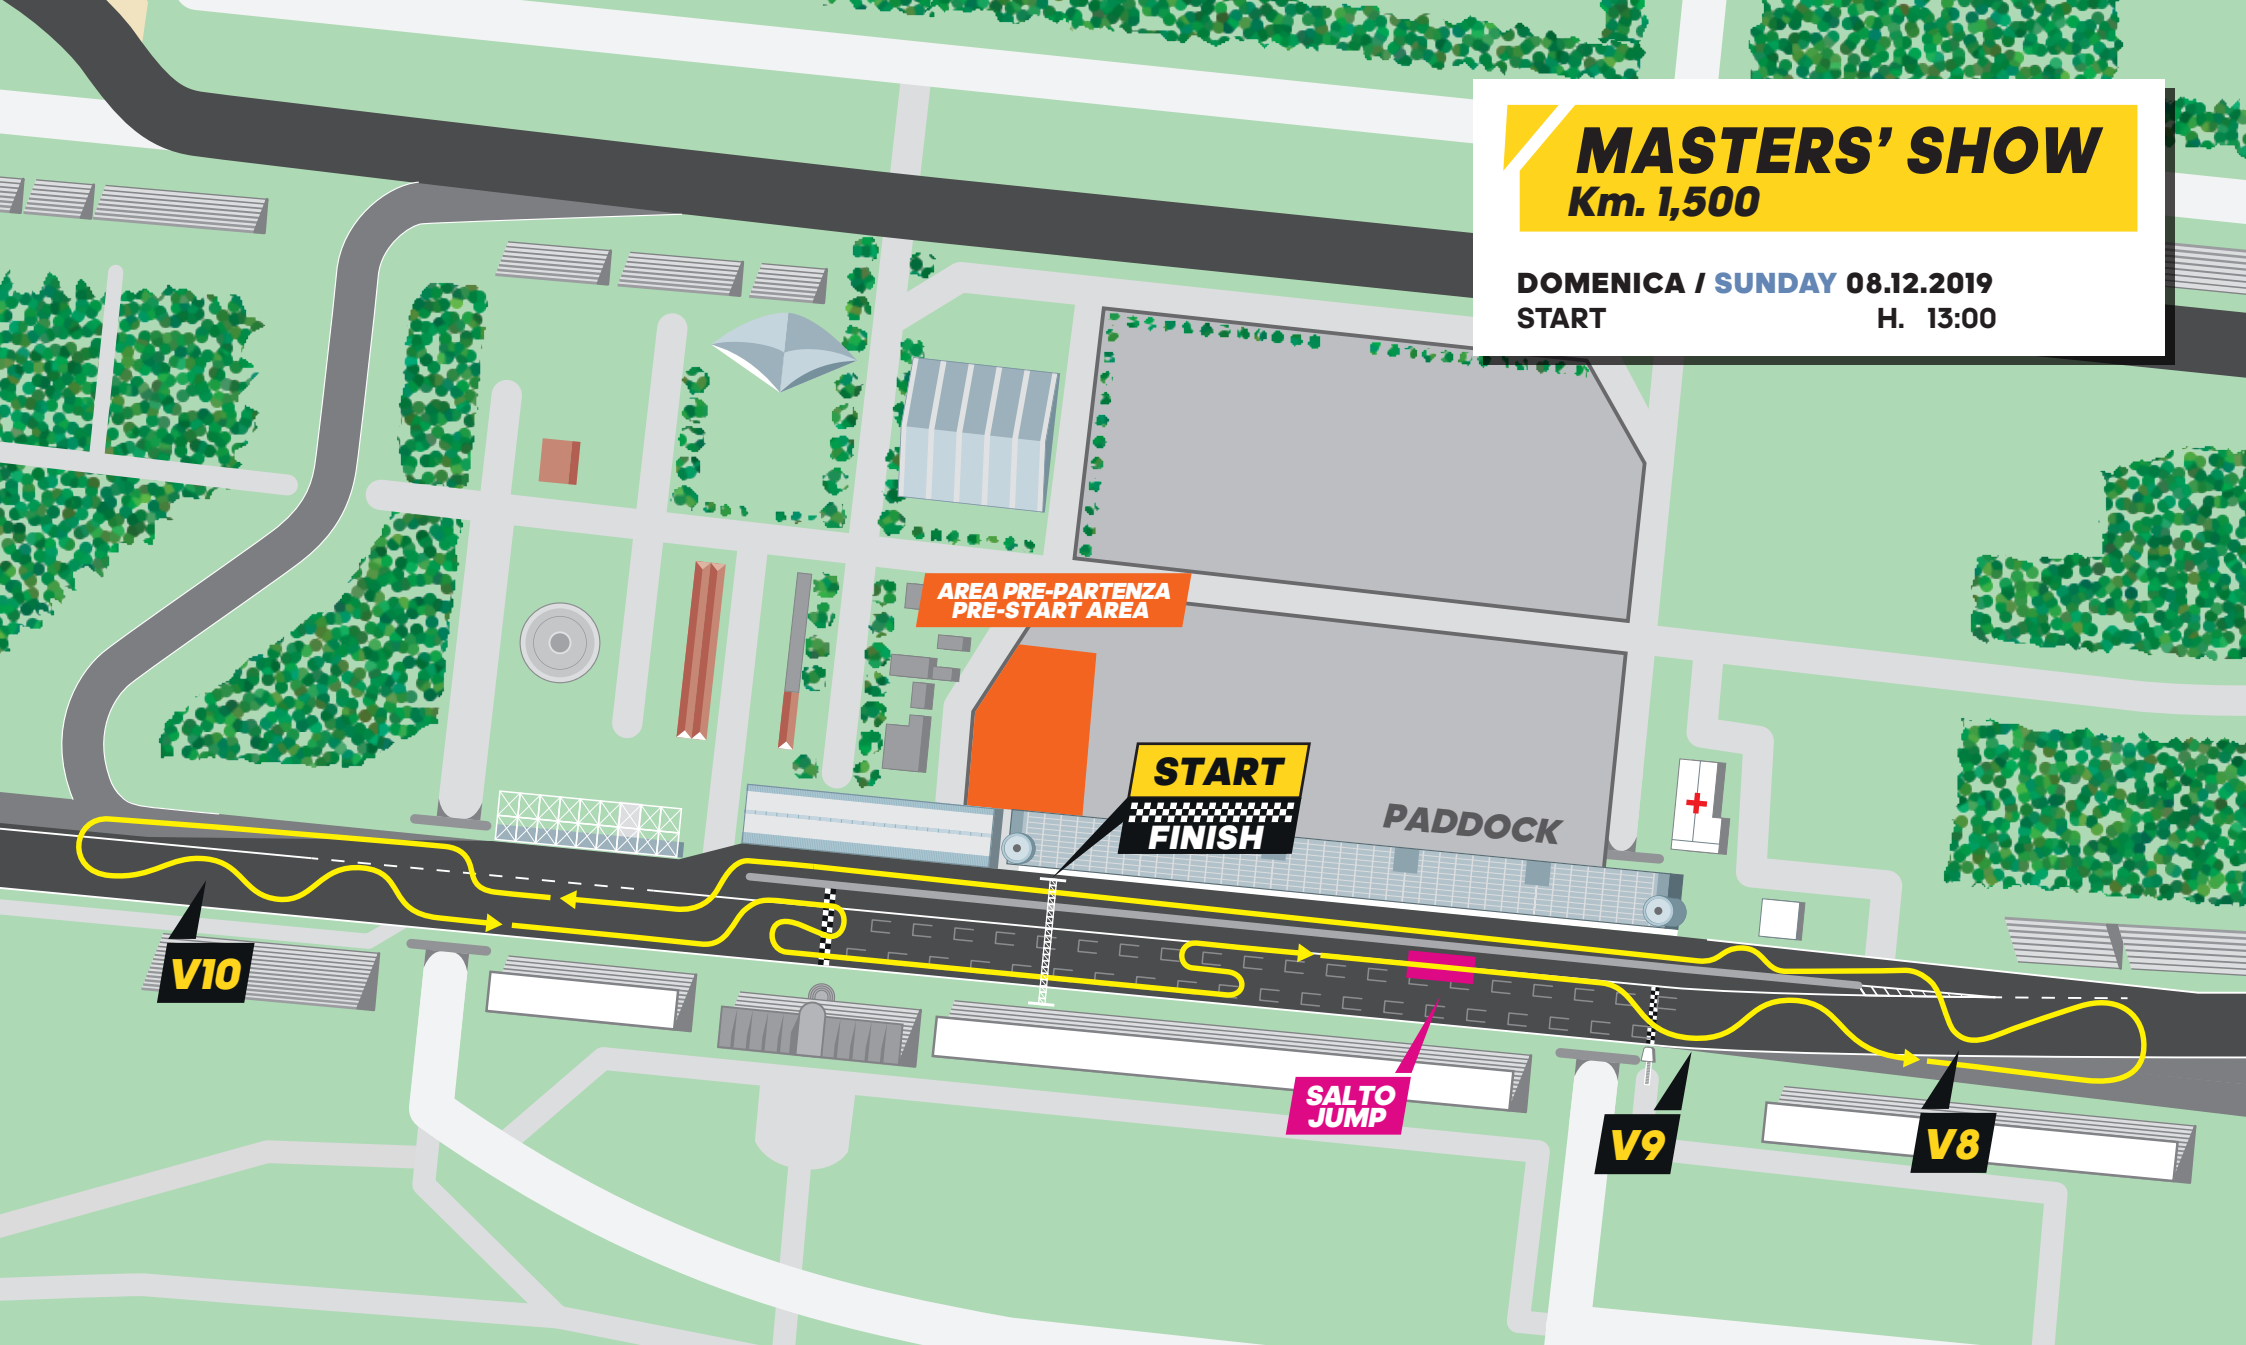

Km. 20,500

DOMENICA / SUNDAY 08.12.2019
STORICHE / HISTORIC H. 08:35
WCR 1.6 H. 08:59
MODERNE / MODERN H. 09:08

TRASFERIMENTO
ALLA PROVA
TRANSFER TO SS

Km. 0,490

MONZA RALLY SHOW

08TH SUNDAY DOMENICA DECEMBER 2019

Monza  Eni Circuit

PS 8 / SS 8 /

MONZA
Km. 1,500

DOMENICA / SUNDAY 08.12.2019
STORICHE / HISTORIC H. 08:59
WCR 1.6 H. 09:23
MODERNE / MODERN H. 09:32

TRASFERIMENTO
ALLA PROVA
TRANSFER TO SS

Km. 0,220

MONZA
RALLY SHOW

08TH SUNDAY
DOMENICA
DECEMBER 2019

Monza  Eni Circuit

MASTERS' SHOW

Km. 1,500

DOMENICA / SUNDAY 08.12.2019
START H. 13:00

MONZA RALLY SHOW

08TH SUNDAY DOMENICA DECEMBER 2019

Monza Eni Circuit

**PERCORSO E SENSO DI MARCIA
DA TENERE NEL Paddock**

**ONE-WAY ROUTE
IN THE Paddock AREA**

**MONZA
RALLY** SHOW

**08TH SUNDAY
DOMENICA
DECEMBER 2019**

Monza  Eni Circuit