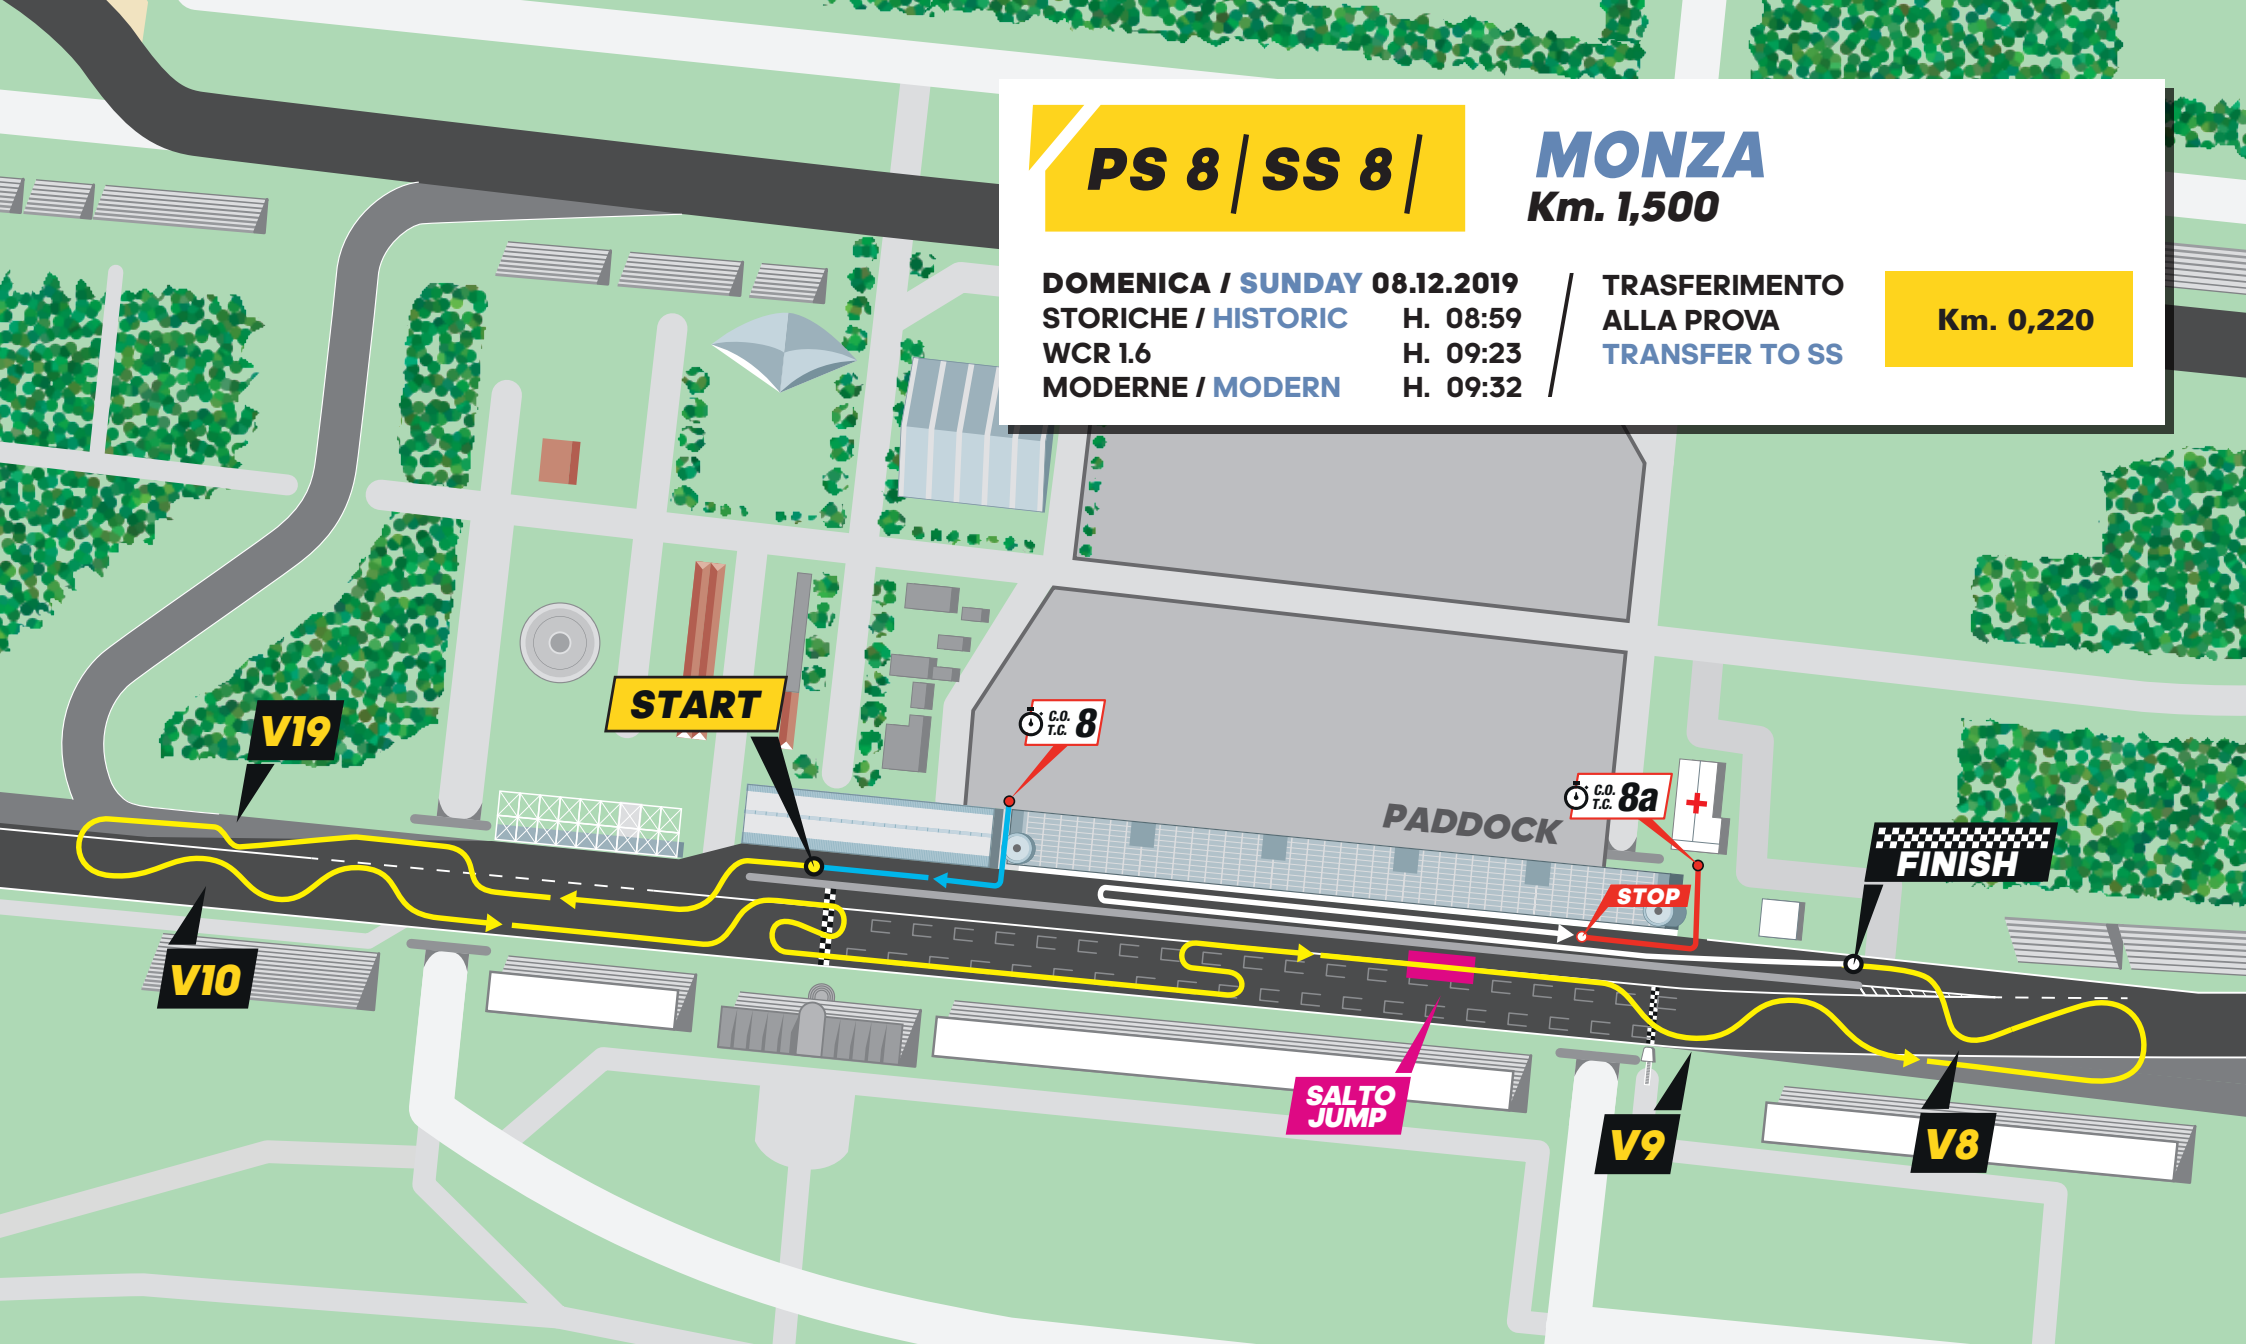

Km. 20,500

DOMENICA / SUNDAY 08.12.2019
STORICHE / HISTORIC H. 08:35
WCR 1.6 H. 08:59
MODERNE / MODERN H. 09:08

TRASFERIMENTO
ALLA PROVA
TRANSFER TO SS

Km. 0,490

MONZA RALLY SHOW

08TH SUNDAY DOMENICA DECEMBER 2019

Monza  Eni Circuit

PS 8 / SS 8 /

MONZA
Km. 1,500

DOMENICA / SUNDAY 08.12.2019
STORICHE / HISTORIC H. 08:59
WCR 1.6 H. 09:23
MODERNE / MODERN H. 09:32

TRASFERIMENTO
ALLA PROVA
TRANSFER TO SS

Km. 0,220

MONZA
RALLY SHOW

08TH SUNDAY
DOMENICA
DECEMBER 2019

Monza  Eni Circuit

MASTERS' SHOW

Km. 1,500

DOMENICA / SUNDAY 08.12.2019
START H. 13:00

MONZA RALLY SHOW

08TH SUNDAY DOMENICA DECEMBER 2019

Monza Eni Circuit

**PERCORSO E SENSO DI MARCIA
DA TENERE NEL Paddock**

**ONE-WAY ROUTE
IN THE Paddock AREA**

**MONZA
RALLY** SHOW

**08TH SUNDAY
DOMENICA
DECEMBER 2019**

Monza  Eni Circuit